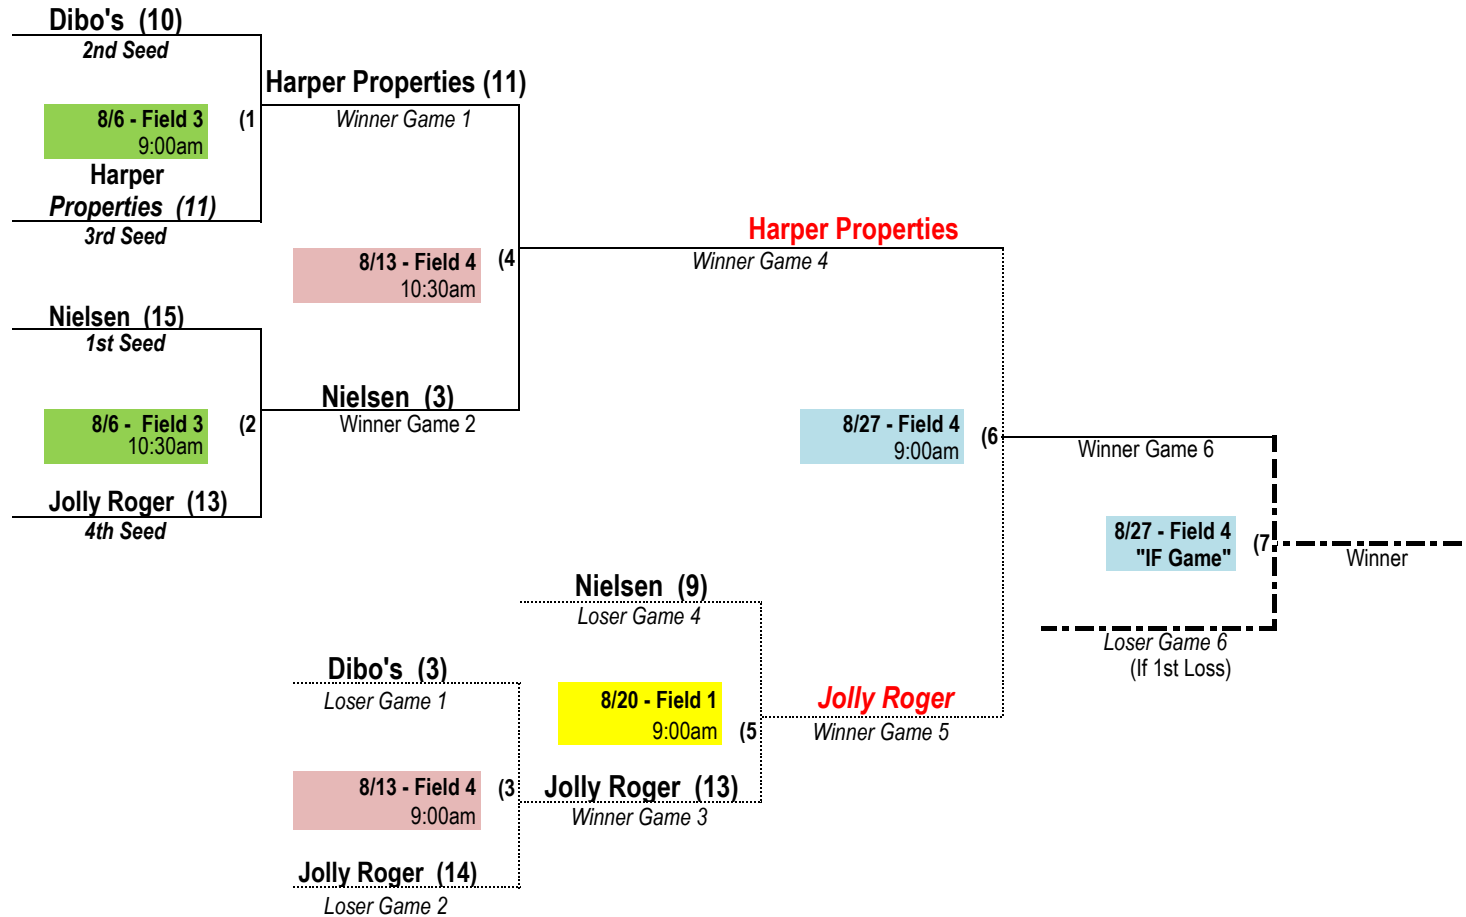

2024 League 8 Playoff Schedule
Club Commissioner: Deanna Sesso, 916-955-8195
Double Elimination Playoff Bracket

PLEASE NOTE:

- All subs must be pre-approved by Club Commissioner.
- Highest seed is "Home Team" throughout playoffs.
- League game time limits apply, except for championship game.