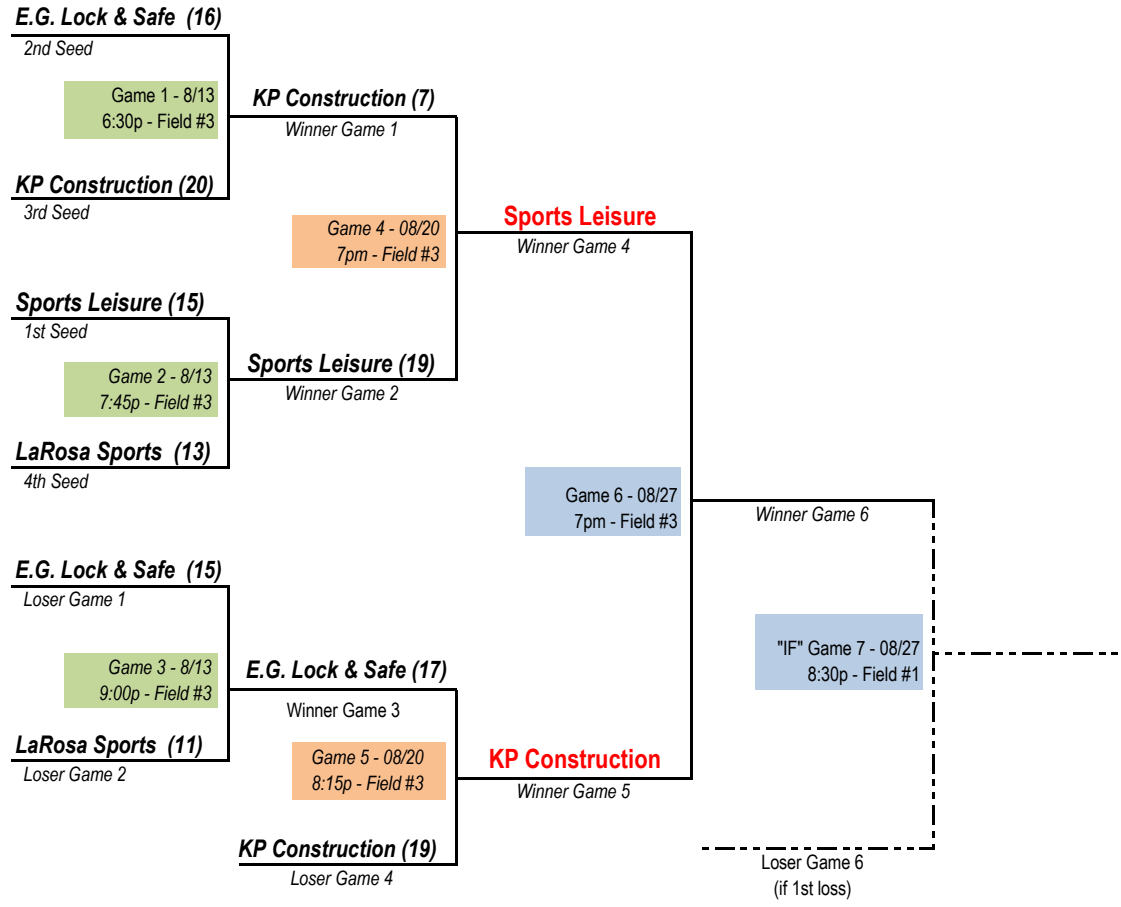

2024 League 3 Playoff Schedule
League Commissioner: Deanna Sesso, 916-955-8195
Double Elimination Playoff Bracket

PLEASE NOTE:

- Highest seed is "Home Team" throughout playoffs.
- All subs during playoffs, must be pre-approved by League Commissioner or Club Commissioner.
- Courtesy Runner MUST be requested by the batter/runner or base runner not by players in dugout.