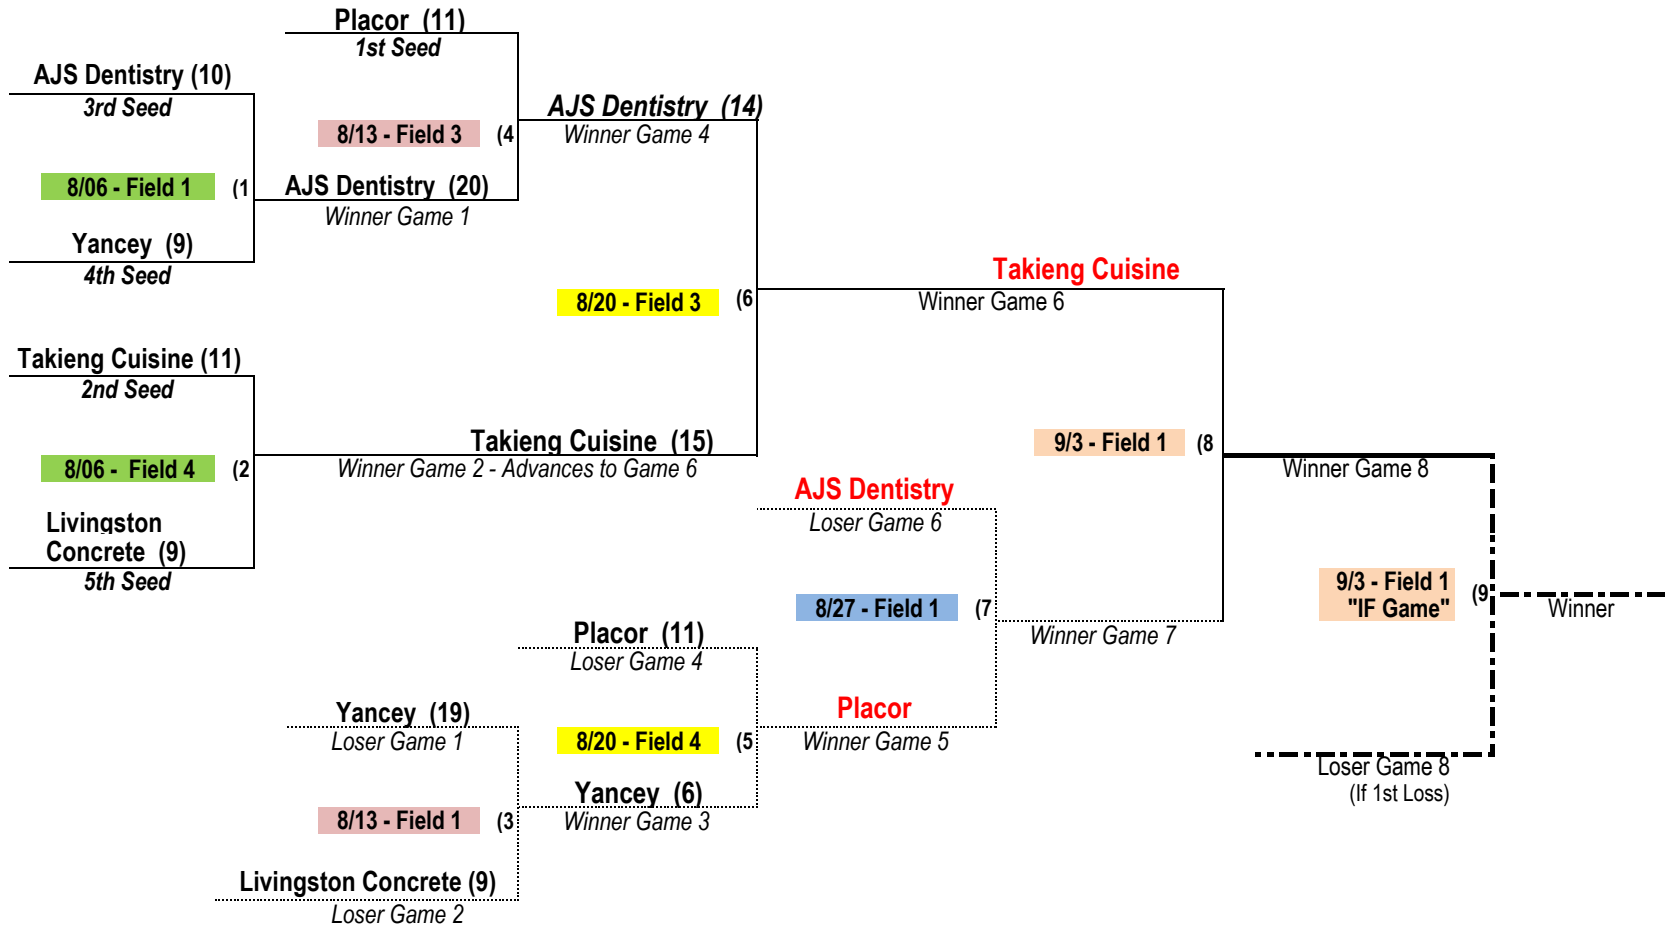

2024 League 2 Playoff Schedule
 League Commissioner: Deanna Sesso, 916-955-8195

PLEASE NOTE:

- All subs must be pre-approved by League Commissioner.
- Highest seed is "Home Team" throughout playoffs.
- League game time limits apply, except for championship game.